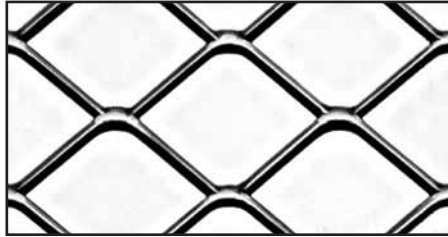

NEW!

RIBBON MESH

- Architectural expanded metal
- Solid bands of ribbon-like contoured shapes built into a metal sheet

“Ideal functional and aesthetic solutions to technical issues!”

RIBBON MESH FEATURES

VARIETY

Slotted, diamond, square, hexagonal, circular, architectural patterns, etc.

MATERIALS

Aluminum, nickel, titanium, copper, galvanized, carbon steel and plastic

FINISHES

Anodized, painted, plated and powder coated

COST EFFECTIVE

Cost savings alternative to perforated metal

VERSATILE

Easily customized to specific needs

BANDS AND EXPANDED ZONES ARE ADJUSTABLE TO YOUR REQUIREMENTS!

VARIETY OF RIBBON MESH PATTERNS

DIAMOND

ROUND

SQUARE

HEX

DECORATIVE

NILES EXPANDED METALS & PLASTICS

310 North Pleasant Avenue • Niles, Ohio 44446 • Phone: 330-652-2501 • Toll Free: 1-800-321-2727
Fax: 330-652-6497 • info@NilesExpandedMetals.com • www.NilesExpandedMetals.com