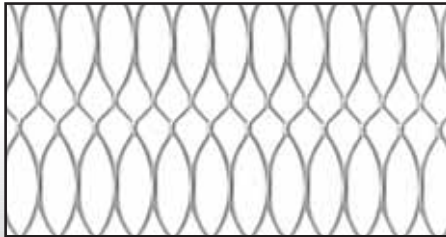

NEW!

RIBBON MESH

- Architectural expanded metal
- Solid bands of ribbon-like contoured shapes built into a metal sheet

“Ideal functional and aesthetic solutions to technical issues!”

RIBBON MESH FEATURES

VARIETY

COST EFFECTIVE

Cost savings alternative to perforated metal

VERSATILE

Easily customized to specific needs

BANDS AND EXPANDED ZONES ARE ADJUSTABLE TO YOUR REQUIREMENTS!

VARIETY OF RIBBON MESH PATTERNS

DIAMOND

ROUND

SQUARE

HEX

DECORATIVE

NILES EXPANDED METALS & PLASTICS

310 North Pleasant Avenue • Niles, Ohio 44446 • Phone: 330-652-2501 • Toll Free: 1-800-321-2727
Fax: 330-652-6497 • info@NilesExpandedMetals.com • www.NilesExpandedMetals.com