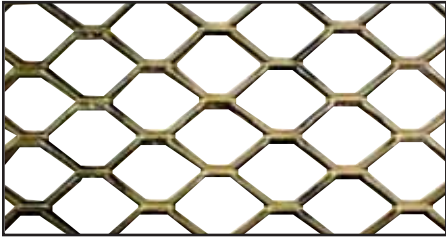

NEW!

RIBBON MESH

- Architectural expanded metal
- Solid bands of ribbon-like contoured shapes built into a metal sheet

“Ideal functional and aesthetic solutions to technical issues!”

RIBBON MESH FEATURES

VARIETY

Slotted, diamond, square, hexagonal, circular, architectural patterns, etc.

MATERIALS

Aluminum, nickel, titanium, copper, galvanized, carbon steel and plastic

FINISHES

Anodized, painted, plated and powder coated

COST EFFECTIVE

Cost savings alternative to perforated metal

VERSATILE

Easily customized to specific needs

BANDS AND EXPANDED ZONES ARE ADJUSTABLE TO YOUR REQUIREMENTS!

VARIETY OF RIBBON MESH PATTERNS

DIAMOND

ROUND

SQUARE

HEX

DECORATIVE

NILES EXPANDED METALS & PLASTICS

310 North Pleasant Avenue • Niles, Ohio 44446 • Phone: 330-652-2501 • Toll Free: 1-800-321-2727
Fax: 330-652-6497 • info@NilesExpandedMetals.com • www.NilesExpandedMetals.com