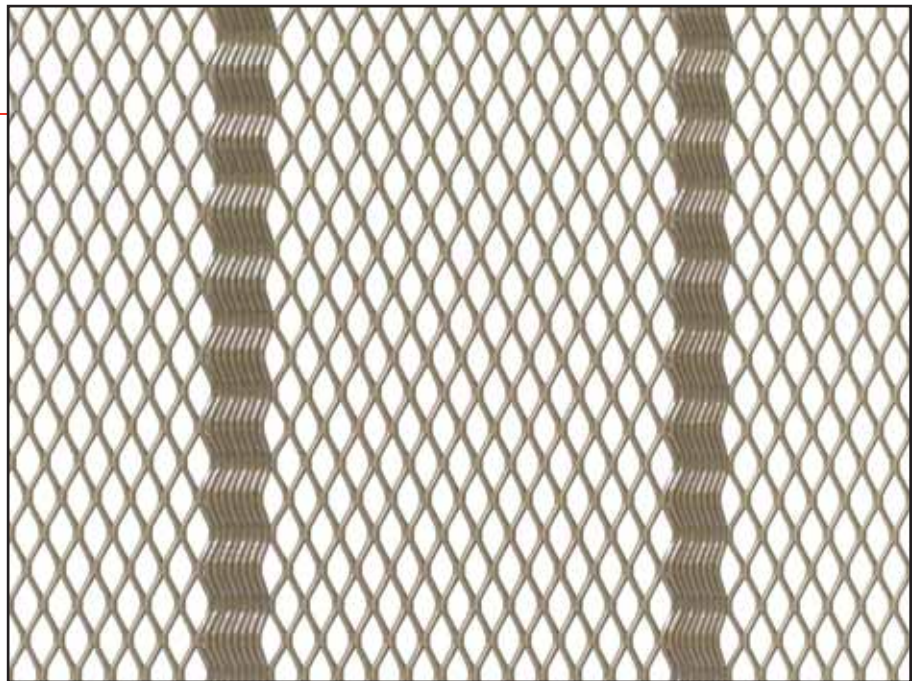

NEW!

RIBBON MESH

- Architectural expanded metal
- Solid bands of ribbon-like contoured shapes built into a metal sheet

“Ideal functional and aesthetic solutions to technical issues!”

RIBBON MESH FEATURES

VARIETY

Slotted, diamond, square, hexagonal, circular, architectural patterns, etc.

MATERIALS

Aluminum, nickel, titanium, copper, galvanized, carbon steel and plastic

FINISHES

Anodized, painted, plated and powder coated

COST EFFECTIVE

Cost savings alternative to perforated metal

VERSATILE

Easily customized to specific needs

BANDS AND EXPANDED ZONES ARE ADJUSTABLE TO YOUR REQUIREMENTS!

VARIETY OF RIBBON MESH PATTERNS

DIAMOND