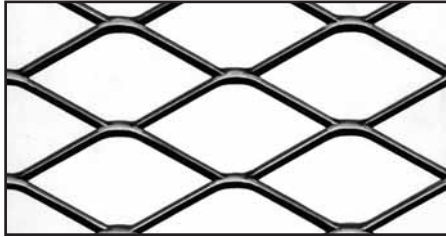

NEW!

RIBBON MESH

- Architectural expanded metal
- Solid bands of ribbon-like contoured shapes built into a metal sheet

“Ideal functional and aesthetic solutions to technical issues!”

RIBBON MESH FEATURES

VARIETY

Slotted, diamond, square, hexagonal, circular, architectural patterns, etc.

MATERIALS

Aluminum, nickel, titanium, copper, galvanized, carbon steel and plastic

FINISHES

Anodized, painted, plated and powder coated

COST EFFECTIVE

Cost savings alternative to perforated metal

VERSATILE

Easily customized to specific needs

BANDS AND EXPANDED ZONES ARE ADJUSTABLE TO YOUR REQUIREMENTS!

VARIETY OF RIBBON MESH PATTERNS

DIAMOND