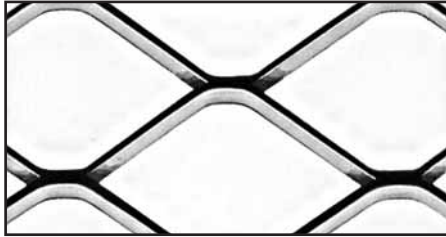

NEW!

RIBBON MESH

- Architectural expanded metal
- Solid bands of ribbon-like contoured shapes built into a metal sheet

“Ideal functional and aesthetic solutions to technical issues!”

RIBBON MESH FEATURES

VARIETY

Slotted, diamond, square, hexagonal, circular, architectural patterns, etc.

MATERIALS

Aluminum, nickel, titanium, copper, galvanized, carbon steel and plastic

FINISHES

Anodized, painted, plated and powder coated

COST EFFECTIVE

Cost savings alternative to perforated metal

VERSATILE

Easily customized to specific needs

BANDS AND EXPANDED ZONES ARE ADJUSTABLE TO YOUR REQUIREMENTS!

VARIETY OF RIBBON MESH PATTERNS

DIAMOND

ROUND

SQUARE

HEX

DECORATIVE

NILES EXPANDED METALS & PLASTICS

310 North Pleasant Avenue • Niles, Ohio 44446 • Phone: 330-652-2501 • Toll Free: 1-800-321-2727
Fax: 330-652-6497 • info@NilesExpandedMetals.com • www.NilesExpandedMetals.com