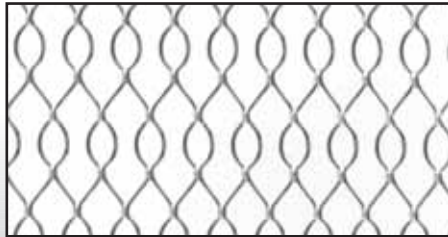

NEW!

RIBBON MESH

- Architectural expanded metal
- Solid bands of ribbon-like contoured shapes built into a metal sheet

“Ideal functional and aesthetic solutions to technical issues!”

RIBBON MESH FEATURES

VARIETY

COST EFFECTIVE

Cost savings alternative to perforated metal

VERSATILE

Easily customized to specific needs

BANDS AND EXPANDED ZONES ARE ADJUSTABLE TO YOUR REQUIREMENTS!

VARIETY OF RIBBON MESH PATTERNS

DIAMOND

ROUND

SQUARE

HEX

DECORATIVE

NILES EXPANDED METALS & PLASTICS

310 North Pleasant Avenue • Niles, Ohio 44446 • Phone: 330-652-2501 • Toll Free: 1-800-321-2727
Fax: 330-652-6497 • info@NilesExpandedMetals.com • www.NilesExpandedMetals.com