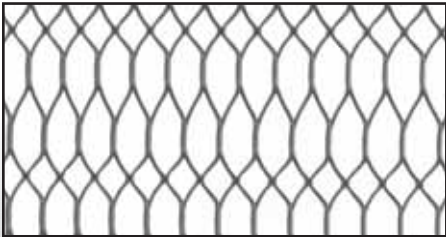

NEW!

RIBBON MESH

- Architectural expanded metal
- Solid bands of ribbon-like contoured shapes built into a metal sheet

“Ideal functional and aesthetic solutions to technical issues!”

RIBBON MESH FEATURES

VARIETY

COST EFFECTIVE

Cost savings alternative to perforated metal

VERSATILE

Easily customized to specific needs

BANDS AND EXPANDED ZONES ARE ADJUSTABLE TO YOUR REQUIREMENTS!

VARIETY OF RIBBON MESH PATTERNS

DIAMOND

ROUND

SQUARE

HEX

DECORATIVE

NILES EXPANDED METALS & PLASTICS

310 North Pleasant Avenue • Niles, Ohio 44446 • Phone: 330-652-2501 • Toll Free: 1-800-321-2727
Fax: 330-652-6497 • info@NilesExpandedMetals.com • www.NilesExpandedMetals.com