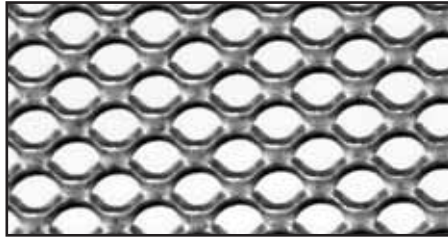

NEW!

RIBBON MESH

- Architectural expanded metal
- Solid bands of ribbon-like contoured shapes built into a metal sheet

“Ideal functional and aesthetic solutions to technical issues!”

RIBBON MESH FEATURES

VARIETY

Slotted, diamond, square, hexagonal, circular, architectural patterns, etc.

MATERIALS

Aluminum, nickel, titanium, copper, galvanized, carbon steel and plastic

FINISHES

Anodized, painted, plated and powder coated

COST EFFECTIVE

Cost savings alternative to perforated metal

VERSATILE

Easily customized to specific needs

BANDS AND EXPANDED ZONES ARE ADJUSTABLE TO YOUR REQUIREMENTS!

VARIETY OF RIBBON MESH PATTERNS

DIAMOND

ROUND

SQUARE

HEX

DECORATIVE

NILES EXPANDED METALS & PLASTICS

310 North Pleasant Avenue • Niles, Ohio 44446 • Phone: 330-652-2501 • Toll Free: 1-800-321-2727
Fax: 330-652-6497 • info@NilesExpandedMetals.com • www.NilesExpandedMetals.com