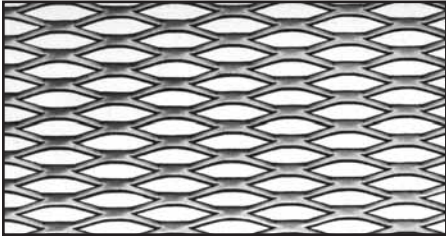

NEW!

RIBBON MESH

- Architectural expanded metal
- Solid bands of ribbon-like contoured shapes built into a metal sheet

“Ideal functional and aesthetic solutions to technical issues!”

RIBBON MESH FEATURES

VARIETY

Slotted, diamond, square, hexagonal, circular, architectural patterns, etc.

MATERIALS

Aluminum, nickel, titanium, copper, galvanized, carbon steel and plastic

FINISHES

Anodized, painted, plated and powder coated

COST EFFECTIVE

Cost savings alternative to perforated metal

VERSATILE

Easily customized to specific needs

BANDS AND EXPANDED ZONES ARE ADJUSTABLE TO YOUR REQUIREMENTS!

VARIETY OF RIBBON MESH PATTERNS

DIAMOND

ROUND

SQUARE

HEX

DECORATIVE

NILES EXPANDED METALS & PLASTICS

310 North Pleasant Avenue • Niles, Ohio 44446 • Phone: 330-652-2501 • Toll Free: 1-800-321-2727
Fax: 330-652-6497 • info@NilesExpandedMetals.com • www.NilesExpandedMetals.com