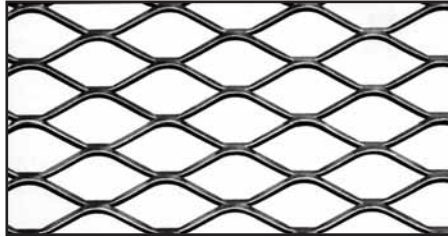

NEW!

RIBBON MESH

- Architectural expanded metal
- Solid bands of ribbon-like contoured shapes built into a metal sheet

“Ideal functional and aesthetic solutions to technical issues!”

RIBBON MESH FEATURES

VARIETY

Slotted, diamond, square, hexagonal, circular, architectural patterns, etc.

MATERIALS

Aluminum, nickel, titanium, copper, galvanized, carbon steel and plastic

FINISHES

Anodized, painted, plated and powder coated

COST EFFECTIVE

Cost savings alternative to perforated metal

VERSATILE

Easily customized to specific needs

BANDS AND EXPANDED ZONES ARE ADJUSTABLE TO YOUR REQUIREMENTS!

VARIETY OF RIBBON MESH PATTERNS

DIAMOND

ROUND

SQUARE

HEX

DECORATIVE

NILES EXPANDED METALS & PLASTICS

310 North Pleasant Avenue • Niles, Ohio 44446 • Phone: 330-652-2501 • Toll Free: 1-800-321-2727
Fax: 330-652-6497 • info@NilesExpandedMetals.com • www.NilesExpandedMetals.com