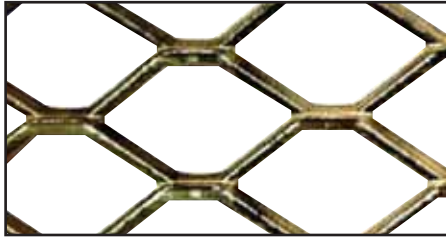

NEW!

RIBBON MESH

- Architectural expanded metal
- Solid bands of ribbon-like contoured shapes built into a metal sheet

“Ideal functional and aesthetic solutions to technical issues!”

RIBBON MESH FEATURES

VARIETY

Slotted, diamond, square, hexagonal, circular, architectural patterns, etc.

MATERIALS

Aluminum, nickel, titanium, copper, galvanized, carbon steel and plastic

FINISHES

Anodized, painted, plated and powder coated

COST EFFECTIVE

Cost savings alternative to perforated metal

VERSATILE

Easily customized to specific needs

BANDS AND EXPANDED ZONES ARE ADJUSTABLE TO YOUR REQUIREMENTS!

VARIETY OF RIBBON MESH PATTERNS

DIAMOND

ROUND

SQUARE

HEX

DECORATIVE

NILES EXPANDED METALS & PLASTICS

310 North Pleasant Avenue • Niles, Ohio 44446 • Phone: 330-652-2501 • Toll Free: 1-800-321-2727
Fax: 330-652-6497 • info@NilesExpandedMetals.com • www.NilesExpandedMetals.com