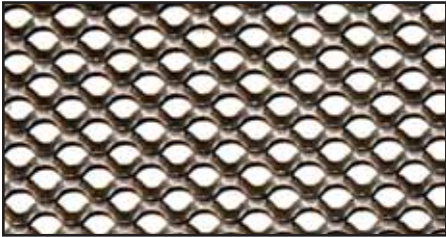

NEW!

RIBBON MESH

- Architectural expanded metal
- Solid bands of ribbon-like contoured shapes built into a metal sheet

“Ideal functional and aesthetic solutions to technical issues!”

RIBBON MESH FEATURES

VARIETY

Slotted, diamond, square, hexagonal, circular, architectural patterns, etc.

MATERIALS

Aluminum, nickel, titanium, copper, galvanized, carbon steel and plastic

FINISHES

Anodized, painted, plated and powder coated

COST EFFECTIVE

Cost savings alternative to perforated metal

VERSATILE

Easily customized to specific needs

BANDS AND EXPANDED ZONES ARE ADJUSTABLE TO YOUR REQUIREMENTS!

VARIETY OF RIBBON MESH PATTERNS

DIAMOND

ROUND

SQUARE

HEX

DECORATIVE

NILES EXPANDED METALS & PLASTICS

310 North Pleasant Avenue • Niles, Ohio 44446 • Phone: 330-652-2501 • Toll Free: 1-800-321-2727
Fax: 330-652-6497 • info@NilesExpandedMetals.com • www.NilesExpandedMetals.com