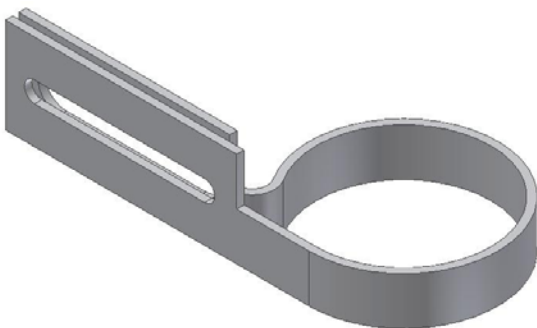

310 N. Pleasant Ave.
 Niles, Ohio 44446
 800-321-7464
www.nilesfence.com

NILES FENCE – SUPER-C SYSTEM Fittings

*DETAIL
 STRAP IS SHOWN AT TOP IN BLACK*

Super C Steel Cover Strap
 Hot Dip Galvanized

Available in: 3/16" x 2" x (H)

Slots allow for 3/8" x 4-1/2" security nuts and bolts centered every 12". Nuts and bolts are not included.

USED TO CONNECT MESH TO SUPER –C POST

Super C - Square Clamps 1" x 11ga
 Hot Dip Galvanized

Available in: Weight
 1-5/8" .48

2 each 5/16" x 3" standard square carriage bolts required for each clamp. Nuts and bolts are not included

USED TO CONNECT MESH TO LINE RAILS OR POSTS

Super C – End Tensioners 1" x 11ga
 Hot Dip Galvanized

Available in: Weight
 4" .60

Requires the use of one latch clamp and 1 each 3/8" x 2" standard square carriage bolts. Nuts and bolts are not included.

USED TO CONNECT MESH TO TERMINAL POSTS